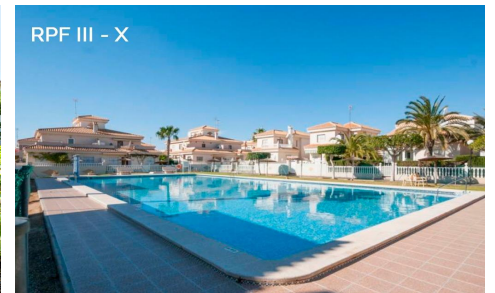

KPF5335T

Semi in Orihuela Costa

€297,000

3

2

105m²

240m²

Discover this magnificent semi-detached villa, a true gem in one of the most sought-after areas of Orihuela Costa, Playa Flamenca. It stands out for its spaciousness, natural light, and versatility, offering interior and exterior spaces designed to enjoy the Mediterranean lifestyle year-round.~~Located in a quiet residential area opposite a small restaurant area, the property combines pr...(Ask for More Details!)