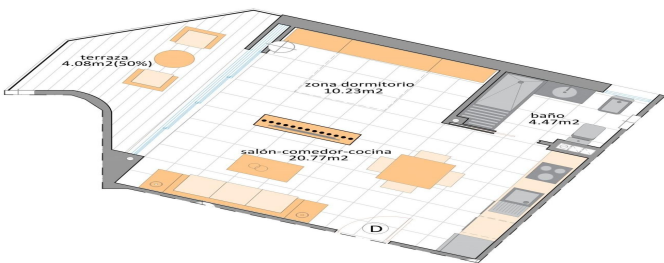

KRSG9171H

Apartment in San Pedro Del Pinatar

€158,900

0

1

44m²

N/A

New Build Tourist Apartments Near the Beach in Lo Pagan, San Pedro del Pinatar; Exclusive Coastal Residential with Tourist License; This new build residential complex consists of 17 modern tourist licensed apartments located in Lo Pagan, San Pedro del Pinatar, just 700 meters from the beach. Situated in one of the most attractive areas of the Mar Menor, this development offers...(Ask for More Details!)

17 APARTAMENTOS, LOCAL COMERCIAL Y PISCINA

17 APARTAMENTOS, LOCAL COMERCIAL Y PISCINA

SUPERFICIES			
PLANTA 1ª			
TIPUS	P.P.S.C.	SUP. CONST.	TOTAL CONST.
Vivienda D	34.50 m ²	44.82 m ²	59.02m ²

ESCALA: 1/50

PLANTA SOLARIUM Y PISCINA ESCALA: 1/75