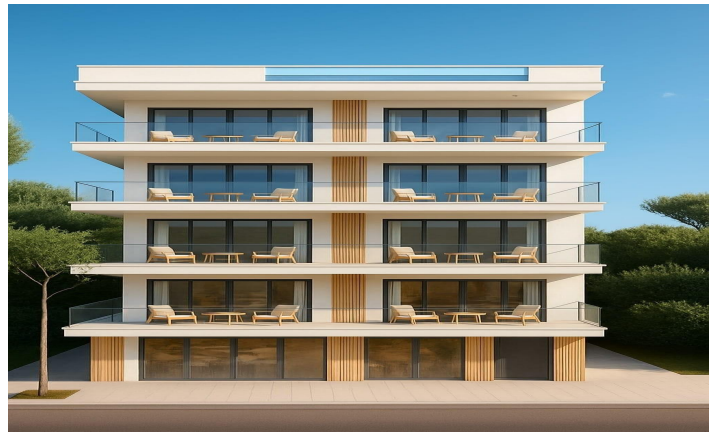

KRSG9171H

Apartment in San Pedro Del Pinatar

€158,900

0

1

44m²

N/A

New Build Tourist Apartments Near the Beach in Lo Pagan, San Pedro del Pinatar; Exclusive Coastal Residential with Tourist License; This new build residential complex consists of 17 modern tourist licensed apartments located in Lo Pagan, San Pedro del Pinatar, just 700 meters from the beach. Situated in one of the most attractive areas of the Mar Menor, this development offers...(Ask for More Details!)

17 APARTAMENTOS, LOCAL COMERCIAL Y PISCINA

17 APARTAMENTOS, LOCAL COMERCIAL Y PISCINA

SUPERFICIES			
PLANTA 1ª			
TIPUS	P.P.S.C.	SUP. CONST.	TOTAL CONST.
Vivienda D	34.50 m ²	44.82 m ²	59.02m ²

ESCALA: 1/50

PLANTA SOLARIUM Y PISCINA ESCALA: 1/75