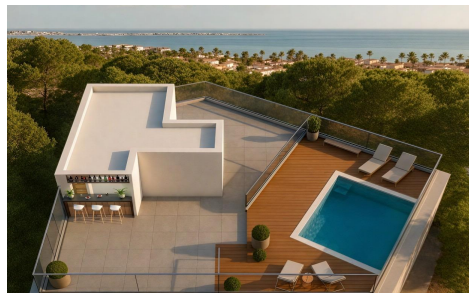

KRSG9171H

Apartment in San Pedro Del Pinatar

€158,900

0

1

44m²

N/A

New Build Tourist Apartments Near the Beach in Lo Pagan, San Pedro del Pinatar; Exclusive Coastal Residential with Tourist License; This new build residential complex consists of 17 modern tourist licensed apartments located in Lo Pagan, San Pedro del Pinatar, just 700 meters from the beach. Situated in one of the most attractive areas of the Mar Menor, this development offers...(Ask for More Details!)

PLANTA SOLARIUM Y PISCINA ESCALA: 1/75