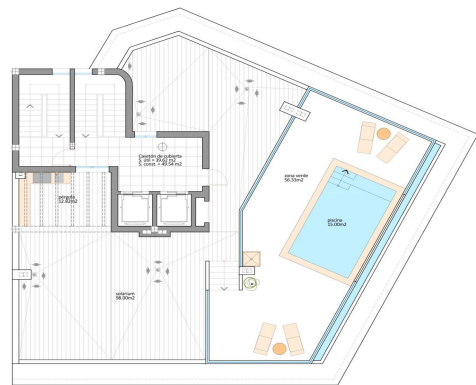

KRSG9171H

Apartment in San Pedro Del Pinatar

€158,900

0

1

44m²

N/A

New Build Tourist Apartments Near the Beach in Lo Pagan, San Pedro del Pinatar; Exclusive Coastal Residential with Tourist License; This new build residential complex consists of 17 modern tourist licensed apartments located in Lo Pagan, San Pedro del Pinatar, just 700 meters from the beach. Situated in one of the most attractive areas of the Mar Menor, this development offers...(Ask for More Details!)

17 APARTAMENTOS, LOCAL COMERCIAL Y PISCINA

17 APARTAMENTOS, LOCAL COMERCIAL Y PISCINA

SUPERFICIES			
PLANTA 1ª			
TIPUS	P.P.S.C.	SUP. CONST.	TOTAL CONST.
Vivienda D	34.50 m ²	44.82 m ²	59.02m ²

ESCALA: 1/50

PLANTA SOLARIUM Y PISCINA ESCALA: 1/75