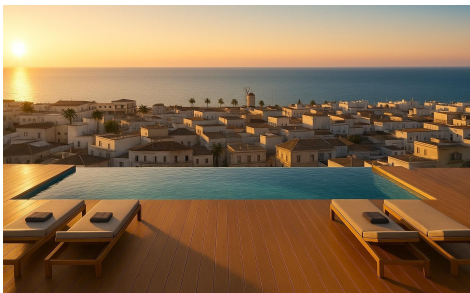

KRSG9171H

Apartment in San Pedro Del Pinatar

€158,900

0

1

44m²

N/A

New Build Tourist Apartments Near the Beach in Lo Pagan, San Pedro del Pinatar; Exclusive Coastal Residential with Tourist License; This new build residential complex consists of 17 modern tourist licensed apartments located in Lo Pagan, San Pedro del Pinatar, just 700 meters from the beach. Situated in one of the most attractive areas of the Mar Menor, this development offers...(Ask for More Details!)

PLANTA SOLARIUM Y PISCINA ESCALA: 1/75