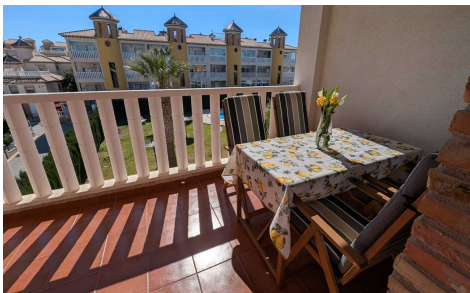

2

1

75m²

N/A

N/A

This beautifully presented penthouse apartment is situated in the sought-after Pinada Golf I community, near Villamartin. The apartment boasts a bright and spacious lounge-diner that opens onto a large south-facing terrace, offering plenty of sunshine and views of the communal pool. The lounge also leads to two double bedrooms with built-in wardrobes, as well as a family bathroom. At th...(Ask for More Details!)