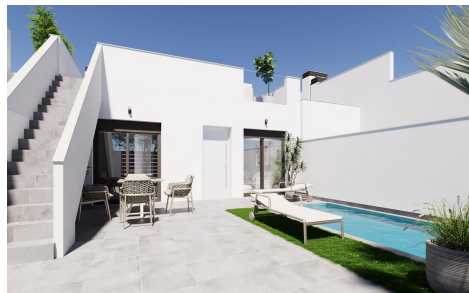

KRSG3830V

**Town House in Torre Pacheco**

**€259,900**

2

2

82m<sup>2</sup>

151m<sup>2</sup>

Modern, newly built semi-detached and terraced homes with private pools at El Alba Resort-Torre Pacheco; Contemporary homes in a growing Mediterranean holiday community; This new development comprises 16 exclusive semi-detached and terraced homes, situated at El Alba Mediterranean Resort in Torre Pacheco. Designed as single-storey homes, these modern properties offer a perfect...(Ask for More Details!)