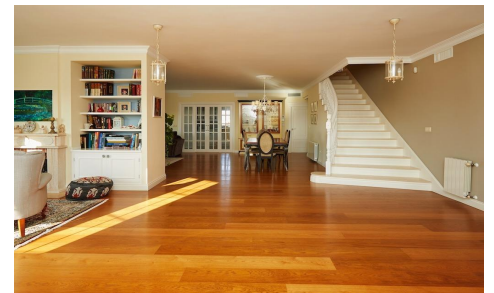

KIH6495Y

Villa in Rojales

€790,000

5

4

379m²

700m²

Ciudad Quesada: "Lucia Especial" Detached Villa. Prime Location: 700m2 corner plot facing a park. 10 mins to Guardamar beaches, 5 mins to "La Marquesa" golf, and 30 mins to Alicante Airport.. . Key Specs. Built Area: 237m2 + 178m2 habitable semi-basement.. . Layout: 5 bedrooms, 4 full bathrooms, entrance hall with walk-in closet, bright living room with fireplace, dining area, and kitche...(Ask for More Details!)