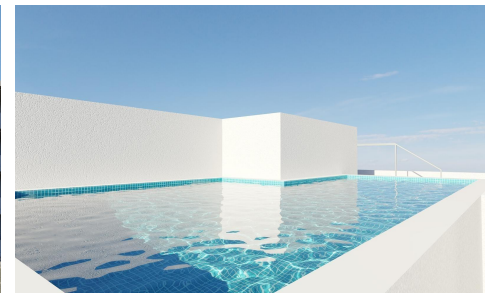

KRSG1709K

Apartment in Torrevieja

€299,000

2

2

85m²

N/A

New Build Apartments in Torrevieja Just 400 m from Playa del Cura Prime Location in the Heart of Torrevieja Discover these brand new apartments and penthouses in one of the most sought after areas of Torrevieja, only 400 m from Playa del Cura and just 150 m from the seafront promenade. Located in the city centre, this vibrant neighborhood offers all essential services within...(Ask for More Details!)