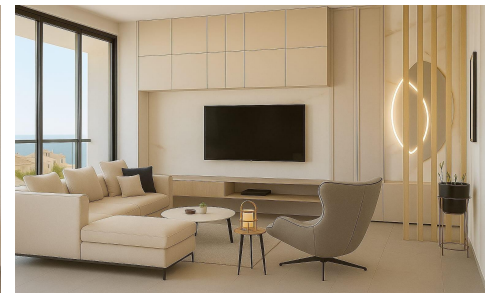

KRSG5837L

Apartment in San Pedro Del Pinatar

€949,900

3

3

171m²

N/A

New Build Apartments Just 100 m from the Beach in Lo Pagan, San Pedro del PinatarExclusive Coastal Residential in a Prime LocationThis new construction residential complex consists of only 10 modern apartments located in Lo Pagan San Pedro del Pinatar less than 100 meters from the beach. Set in one of the most attractive areas of the Mar Menor this development offers a per...(Ask for More Details!)