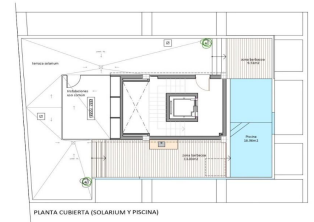

10 VIVIENDAS, TRASTEROS Y PISCINAS