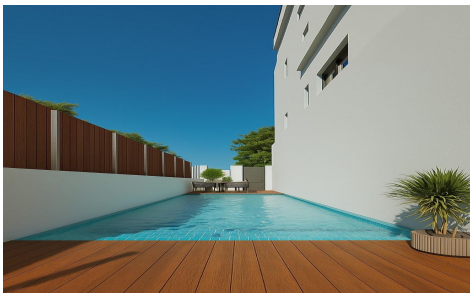

KRSG5837L

Apartment in San Pedro Del Pinatar

€949,900

3

3

171m²

N/A

New Build Apartments Just 100 m from the Beach in Lo Pagan, San Pedro del PinatarExclusive Coastal Residential in a Prime LocationThis new construction residential complex consists of only 10 modern apartments located in Lo Pagan San Pedro del Pinatar less than 100 meters from the beach. Set in one of the most attractive areas of the Mar Menor this development offers a per...(Ask for More Details!)