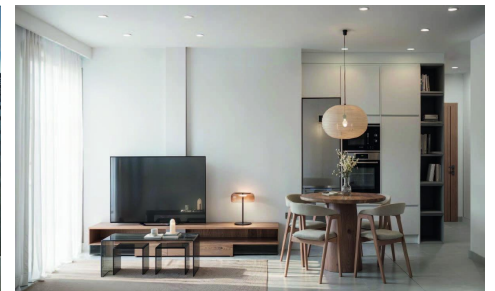

KRSG1211X

Apartment in Torrevieja

€214,000

1

1

50m²

N/A

Modern Apartments for Sale Just 250 m from El Cura Beach in Torrevieja, Costa BlancaExclusive New Development Near the SeaThis new residential complex of 16 contemporary homes is designed to capture the essence of Mediterranean living. Located just 250 meters from El Cura Beach in Torrevieja (Alicante), this development offers a perfect blend of comfort, design, and locati...(Ask for More Details!)