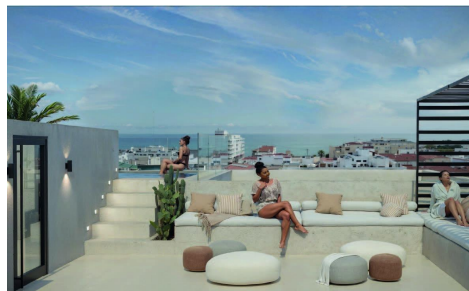

KRSG1211X

Apartment in Torrevieja

€214,000

1

1

50m²

N/A

Modern Apartments for Sale Just 250 m from El Cura Beach in Torrevieja, Costa BlancaExclusive New Development Near the SeaThis new residential complex of 16 contemporary homes is designed to capture the essence of Mediterranean living. Located just 250 meters from El Cura Beach in Torrevieja (Alicante), this development offers a perfect blend of comfort, design, and locati...(Ask for More Details!)

Solárium